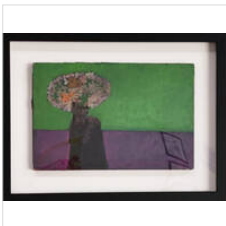

**GASTONE BETTELLI**

Candle and Fruits, 2001  
Acrylic on canvas

27 × 39 × 1 in  
68.6 × 99.1 × 2.5 cm

\$7,000

**GASTONE BETTELLI**

Still life with Morning Light, 2002  
Acrylic on canvas

27 × 39 × 1 in  
68.6 × 99.1 × 2.5 cm

\$7,000

**GASTONE BETTELLI**

Andes Andando, 2006  
Oil on canvas

36 1/4 × 26 1/4 × 1 in  
92.1 × 66.7 × 2.5 cm

\$5,000

**GASTONE BETELLI**  
Procession, 2005  
Acrylic on woodpanel

11 1/4 × 16 1/4 × 1 in  
28.6 × 41.3 × 2.5 cm

\$2,000

**GASTONE BETELLI**  
Andes Mountain, 2006  
Acrylic on canvas

15 3/4 × 15 3/4 × 1 in  
40 × 40 × 2.5 cm

\$2,000

**GASTONE BETELLI**  
Self Portrait II - Owl, 2004  
Oil on board

12 × 12 × 1 in  
30.5 × 30.5 × 2.5 cm

\$1,400

**GASTONE BETELLI**  
Pioneer, 2011  
Oil on wood panel

9 3/4 × 13 3/4 × 1 in  
24.8 × 34.9 × 2.5 cm

\$1,600

**GASTONE BETELLI**  
Guambianos, 1963  
Oil on canvas

8 × 12 × 1 in  
20.3 × 30.5 × 2.5 cm