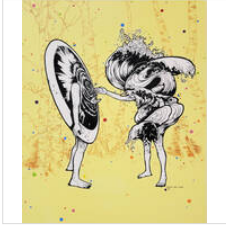

JIYOUN LEE-LODGE

Waterman Talk to you 04, 2023
Acrylic and ink on wood panel

20 × 16 × 1 in
50.8 × 40.6 × 2.5 cm

$2,000