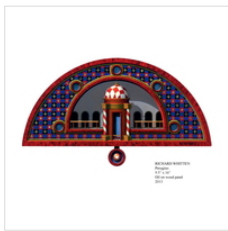

RICHARD WHITTEN
Perugino, 2013
Oil on carved wood

9 1/2 × 16 in
24.1 × 40.6 cm

$2,500