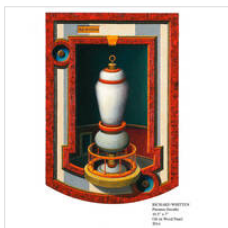

\$2,800

RICHARD WHITTEN
Perugino, 2013
Oil on carved wood

9 1/2 × 16 in
24.1 × 40.6 cm

\$2,500

RICHARD WHITTEN
Pendant Sphere, 2008
Oil on wood panel

10 × 8 × 1 in
25.4 × 20.3 × 2.5 cm

\$2,000

RICHARD WHITTEN
Preuma, 2007
Oil on wood panel