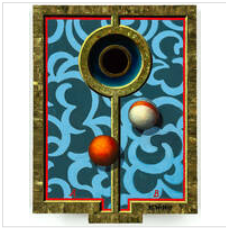

\$2,800

RICHARD WHITTEN
Perugino, 2013
Oil on carved wood

9 1/2 × 16 in
24.1 × 40.6 cm

\$2,500

RICHARD WHITTEN
Pendant Sphere, 2008
Oil on wood panel

10 × 8 × 1 in
25.4 × 20.3 × 2.5 cm

\$2,000

RICHARD WHITTEN
Preuma, 2007
Oil on wood panel

10 1/2 × 7 × 1 in
26.7 × 17.8 × 2.5 cm

\$1,600

RICHARD WHITTEN

Eventide, 2007
Oil on wood panel

8 × 5 × 1 in
20.3 × 12.7 × 2.5 cm

\$1,200

JEFFREY MELZACK

Romeo and Juliet, 2019
Oil on canvas

36 × 36 × 1 in
91.4 × 91.4 × 2.5 cm

\$5,000

JEFFREY MELZACK

Elements, 2023
Oil on wood panel

10 × 10 × 1 in
25.4 × 25.4 × 2.5 cm

\$950

JEFFREY MELZACK

Seeking, 2021
Oil on canvas