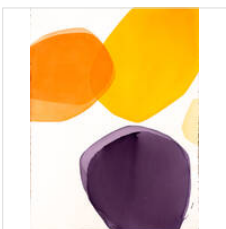

SIMONE CHRISTEN
delightfully loud, 2024
Ink on paper

30 × 22 × 1 in
76.2 × 55.9 × 2.5 cm

$500