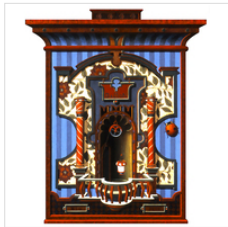

29 × 12 in
73.7 × 30.5 cm

\$3,800

RICHARD WHITTEN
Jongler am, 2007
Oil on wood panel

18 1/2 × 16 × 1 in
47 × 40.6 × 2.5 cm

\$3,500

RICHARD WHITTEN
Balcon, 2000
Oil on wood panel

11 × 8 1/2 in
27.9 × 21.6 cm