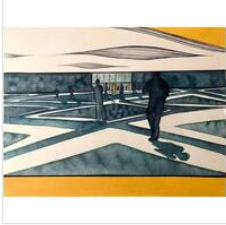

CATERINA ARCIPRETE

Wishes & Dreams Series _ 3, 2023
Acrylic and color pencil on paper

11 × 7 9/10 × 2/5 in
28 × 20 × 1 cm

$1,400